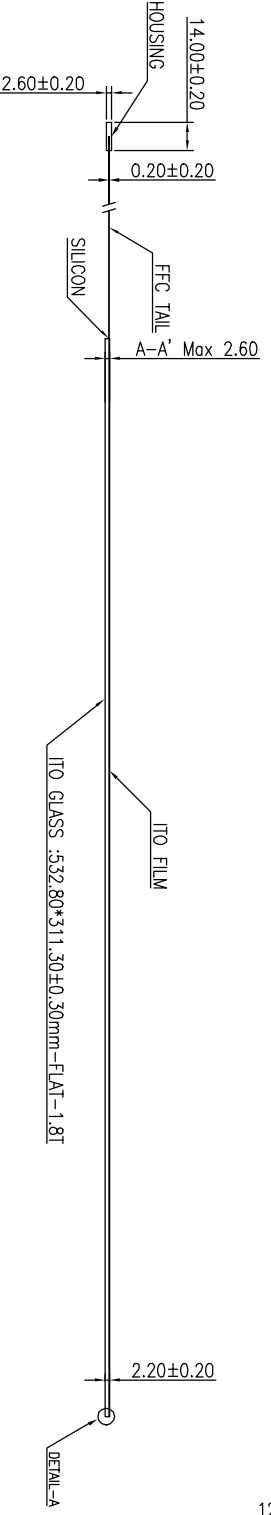

TOUCHSCREEN TABULATION		
PART NUMBER	TYPE	PART NO.
SRB001G	CLEAR	
SRB001N	ANTIGLARE	

CONNECTOR PINOUT	
PIN NO.	DESIGNATION
1	RT
2	LT
3	SG
4	LL
5	RL

DESCRIPTION	WD-TR5-0370	DATE	AUG.20, 2009	APPROVED	Andy	Rev.	A
MODEL	T230S-SRB001X-0A18R0-300FH	SCALE	-/-	DESIGN	Eric	Page	of
PART NO.		UNIT	mm.	DRAWING	Emma	B-Page	of