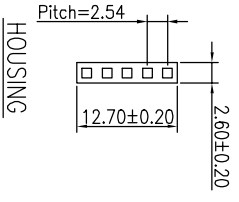

TOUCHSCREEN TABULATION		
PART NUMBER	TYPE	PART NO.
SRB001G	CLEAR	
SRB001N	ANTIGLARE	

CONNECTOR PINOUT	
PIN NO.	DESIGNATION
1	RT
2	LT
3	SG
4	LL
5	RL

DESCRIPTION	WD-TR5-0370	DATE	AUG.20, 2009	APPROVED	Andy	Rev.	A
MODEL	T230S-SRB001X-0A18R0-300FH	SCALE	-/-	DESIGN	Eric	Page	of
PART NO.		UNIT	mm.	DRAWING	Emma	B-Page	of