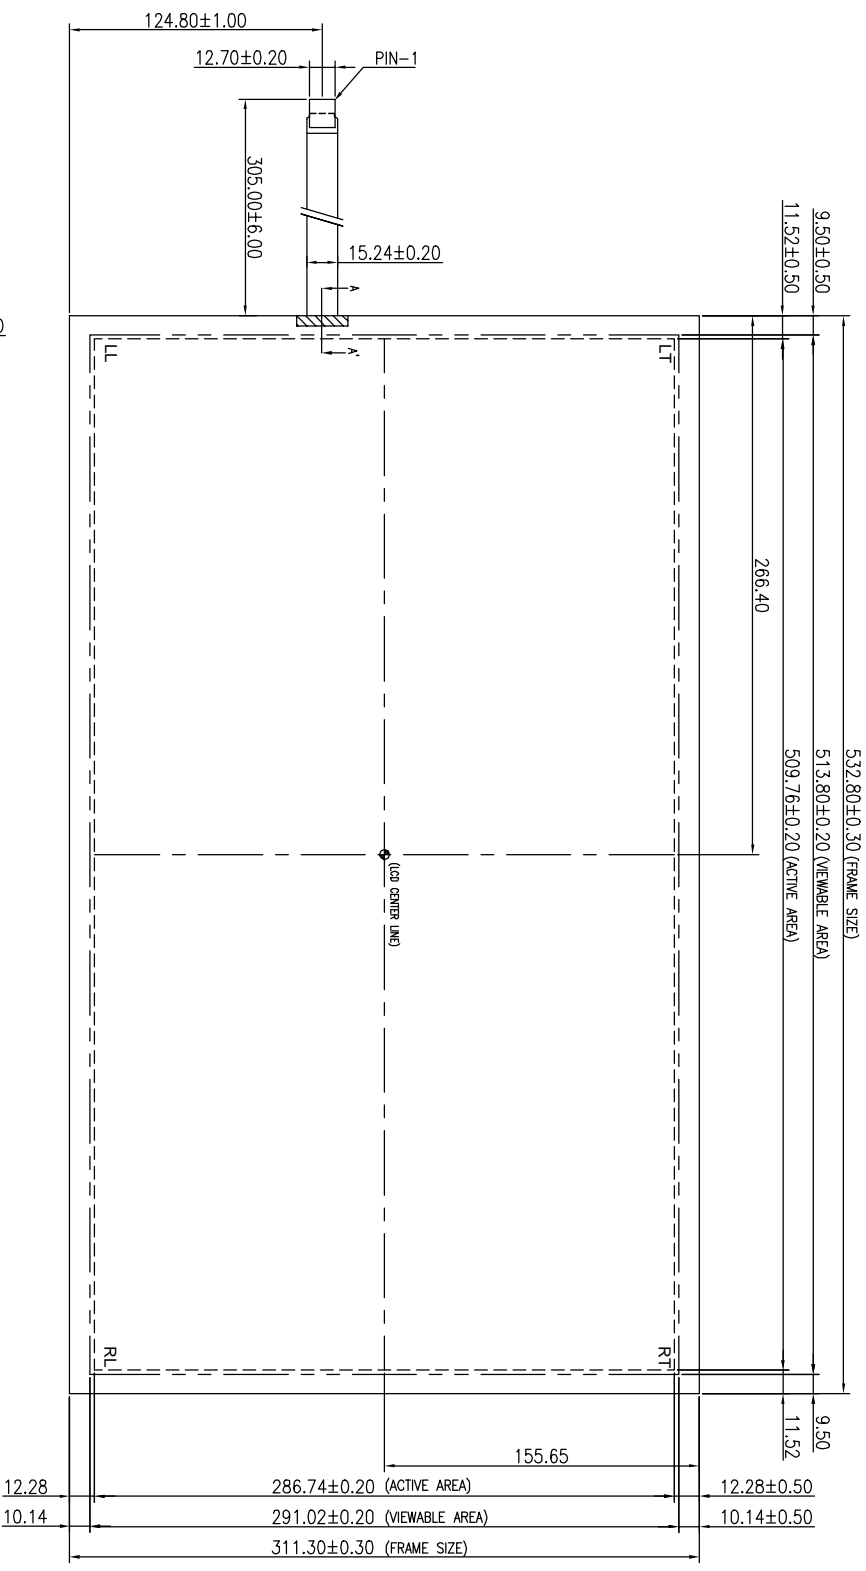

TOUCHSCREEN TABULATION		
PART NUMBER	TYPE	PART NO.
SRB001G	CLEAR	
SRB001N	ANTIGLARE	

CONNECTOR PINOUT	
PIN NO.	DESIGNATION
1	RT
2	LT
3	SG
4	LL
5	RL

DESCRIPTION	WD-TR5-0370	DATE	AUG.20, 2009	APPROVED	Andy	Rev.	A
MODEL	T230S-SRB001X-0A18R0-300FH	SCALE	-/-	DESIGN	Eric	Page	of
PART NO.		UNIT	mm.	DRAWING	Emma	B-Page	of